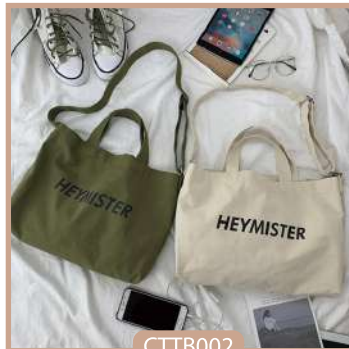

TOTE BAG

A collage of various tote bags and jars on a brown background. The top half features a white fabric tote bag with a long handle, a teal-colored mesh tote bag, and a white mesh drawstring bag. The bottom half shows three glass jars: one with a green and white checkered lid, one with a red and white checkered lid, and one with a metal clasp lid. The text 'TOTE BAG' is overlaid in the center in a large, white, bold font.

01 COTTON TOTE BAG

CTTB001

CTTB002

CTTB003

CTTB004

CTTB005

CTTB006

CTTB007