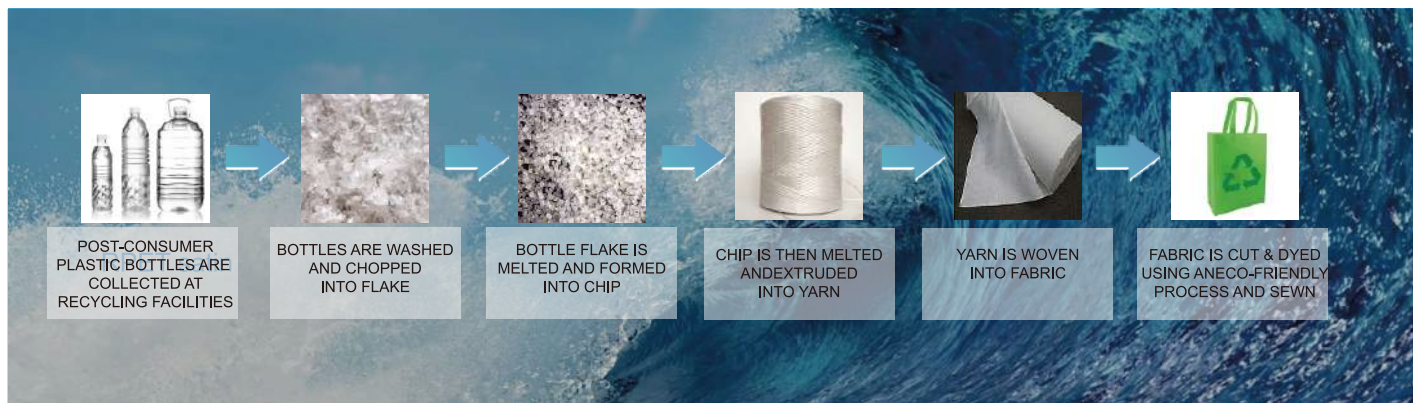

GROCERY/SHOPPING BAG

01 rPET⁺ BAG

rPET material is 100% recycled from plastic bottles, which can save reuse consuming products with less chemicals, less energy and water used. It is a perfect recycled and recyclable material in bag industry. Material Choice: rPET stitchbond material, rPET non woven, 190T/210D/420D/600D rPET polyester, rPET mesh, rPET stain, rPET felt material, rPET ropes, rPET zippers and so on.